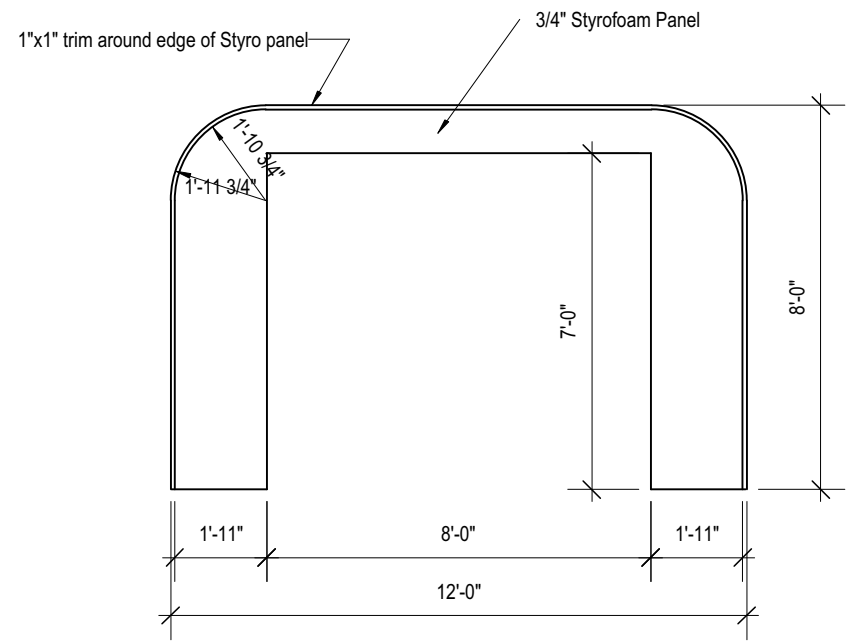

Stage Right Wall Elevation

See Stage Right & Left Walls Drawing for Details

Drum Opening Trim Panel on Back Wall

Producing Organization

Northfield Schools

Production Title

2019 Rock N Roll Revival

Director

Ray Coudret

Drawing Information

Date 11/25/18 Revision: 11/25/18
 Drawn By B. Bjorklund

Scale

1/4"=1'-0"

Drum Opening Trim Panel

Drawing Number

X of X